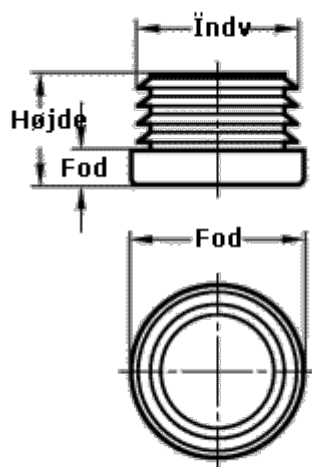

Article number: 20991D30

Description: E+G tube end plug  
GN 991-D30

## Measures

---

Foot diameter	= 30mm
Foot length	= 5mm
Height	= 16mm
Internal tube diameter	= 29mm